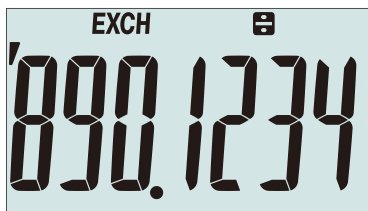

Superb durability and functionality for demanding work requirements — HEAVY DUTY Calculators

Superior durabilidad y funcionalidad para los requisitos de trabajo más exigentes – Calculadoras HEAVY DUTY

Extra Large Display / Pantalla extra grande

JS-40B
Actual size
Tamaño real

Heavy-duty Durable Keys / Teclas durables y resistentes

Keys are produced by injecting plastic of two different colours. Key markings are plastic, which means they do not wear or fade with use.

* Excluding the [MEX], [TAX+] and [TAX-] keys.

Las teclas son producidas por la inyección de plástico de dos colores diferentes. Las marcaciones de teclas son plásticas, lo cual significa que no se gastan ni se borran con el uso.

* Excluding the [MEX], [TAX+] y [TAX-].

Keys are ergonomically shaped and configured to match natural finger movements.

El diseño y la configuración ergonómica de las teclas permiten adaptarse de forma natural a los movimientos de los dedos.

TWP (Two-Way Power) / TWP (Dos modos de alimentación)

Large Rubber Feet

Pies de goma más grandes

Large rubber feet on the bottom of the calculator keep it from slipping during operation.